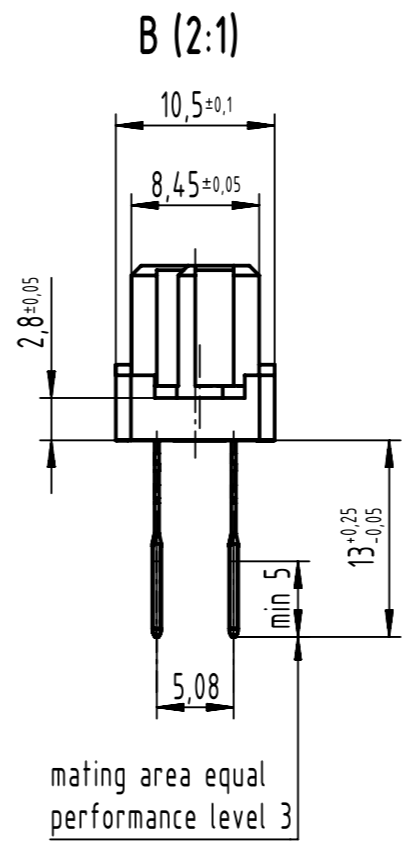

64 press-in contacts

☒ = position with contact

☐ = position without contact

1 recommended configuration of plated through holes and further information see product data sheet

09 03 264 6861	2
part no.	performance level

	All rights reserved	Created by STORCK	Inspected by LEHNERT	Standardisation 302077	Date 2021-02-16	State Final Release
	Department EL PD	Title DIN Signal type C female press-in 13.0 64-pole			Doc-Key / ECM-Nr. 100173852/UGD/244/G 500000189290	
HARTING D-32339 Espelkamp	Type TB	Number 0903264X861		Rev. G	Page 1/1	