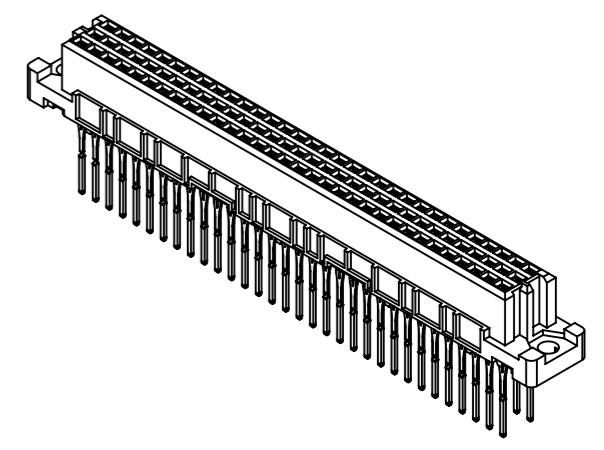

64 press-in contacts

☒ = position with contact

☐ = position without contact

1 recommended configuration of plated through holes and further information see product data sheet

09 03 264 6861	2
part no.	performance level

	All rights reserved	Created by STORCK	Inspected by LEHNERT	Standardisation 302077	Date 2021-02-16	State Final Release
	Department EL PD	Title DIN Signal type C female press-in 13.0 64-pole			Doc-Key / ECM-Nr. 100173852/UGD/244/G 500000189290	
HARTING D-32339 Espelkamp	Type TB	Number 0903264X861		Rev. G	Page 1/1	