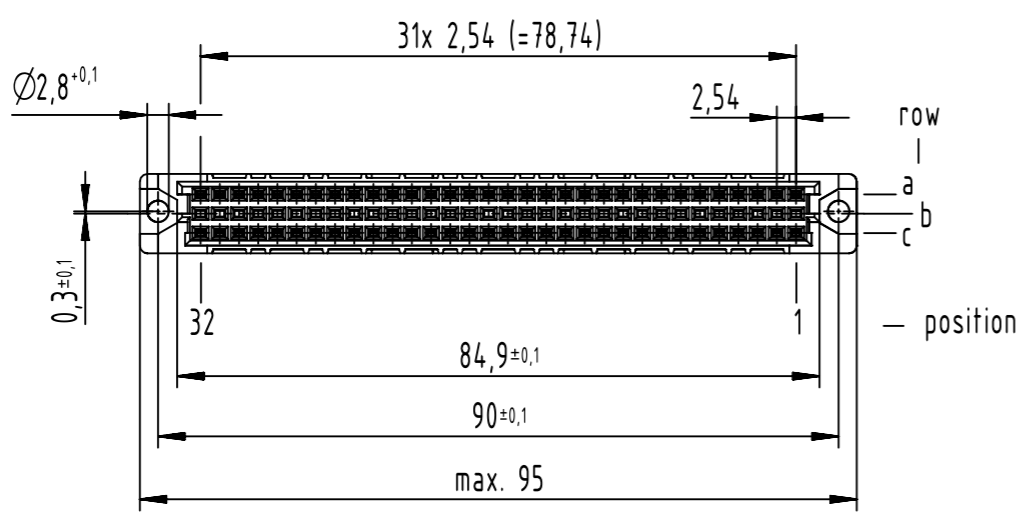

64 press-in contacts

☒ = position with contact

☐ = position without contact

1 recommended configuration of plated through holes and further information see product data sheet

09 03 264 6861	2
part no.	performance level

	All rights reserved	Created by STORCK	Inspected by LEHNERT	Standardisation 302077	Date 2021-02-16	State Final Release
	Department EL PD	Title DIN Signal type C female press-in 13.0 64-pole			Doc-Key / ECM-Nr. 100173852/UGD/244/G 500000189290	
HARTING D-32339 Espelkamp	Type TB	Number 0903264X861		Rev. G	Page 1/1	