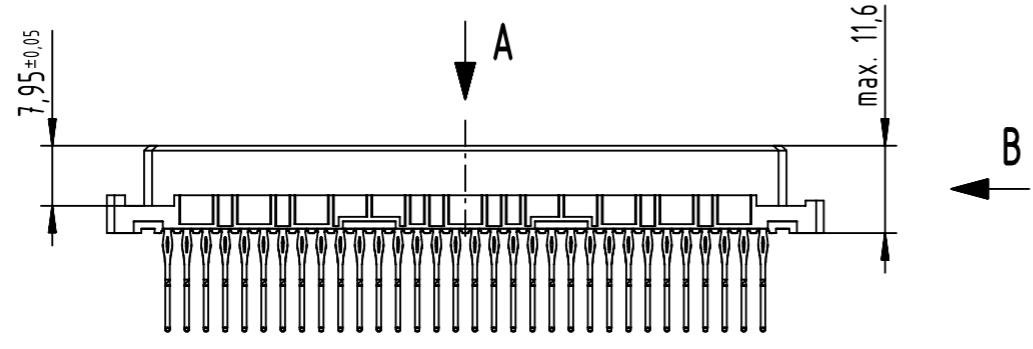

64 press-in contacts

☒ = position with contact

☐ = position without contact

1 recommended configuration of plated through holes and further information see product data sheet

09 03 264 6861	2
part no.	performance level

	All rights reserved	Created by STORCK	Inspected by LEHNERT	Standardisation 302077	Date 2021-02-16	State Final Release
	Department EL PD	Title DIN Signal type C female press-in 13.0 64-pole			Doc-Key / ECM-Nr. 100173852/UGD/244/G 500000189290	
HARTING D-32339 Espelkamp	Type TB	Number 0903264X861		Rev. G	Page 1/1	