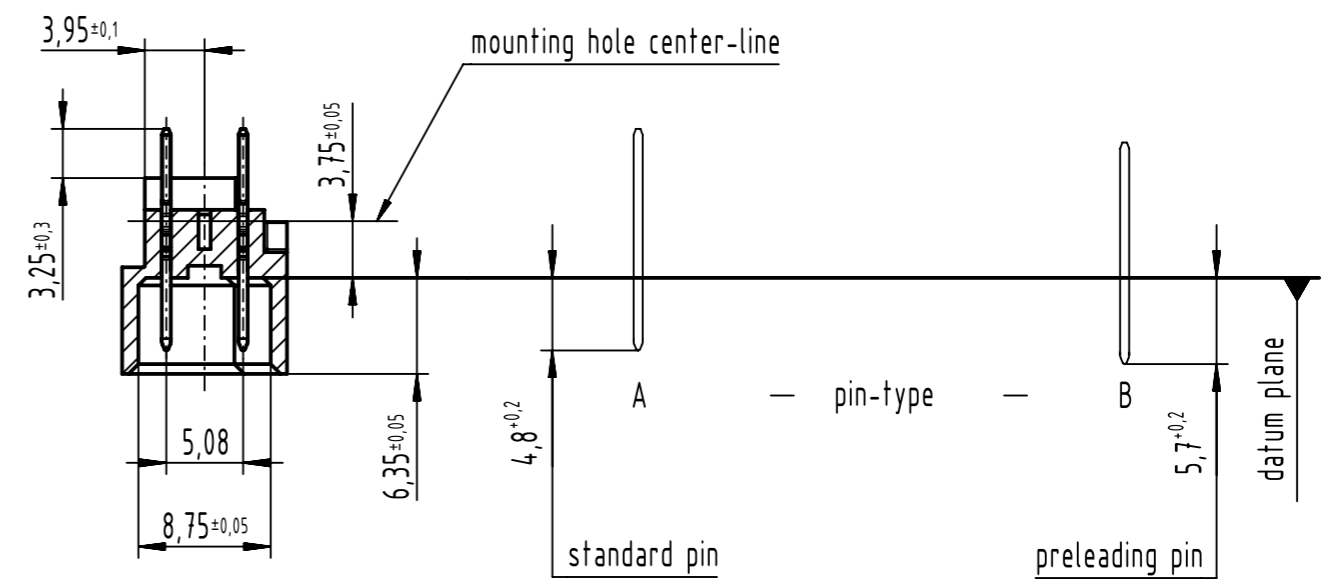

**A-A (2:1)**

**B**  
contact loading

09 04 132 6922	2
part no.	performance level

further information see product data sheet

<p>All rights reserved Department EL PD</p>	<p>All Dimensions in mm Original Size DIN A3</p>	<p>Scale 1:1</p>	<p>Free size tol. IEC 60603-2</p>	<p>Ref. Sub.</p>
	<p>Created by BUSSMANN</p>	<p>Inspected by STORCK</p>	<p>Standardisation</p>	<p>Date 2023-08-24</p>
<p>HARTING D-32339 Espelkamp</p>	<p>Title DIN Power type D male solder straight 32-pole</p>	<p>Type TB</p>	<p>Number 0904132X922</p>	<p>Doc-Key / ECM-Nr. 100184595/UGD/038/C 50000251116</p>
				<p>Rev. <b>C</b></p>
				<p>Page 1/1</p>