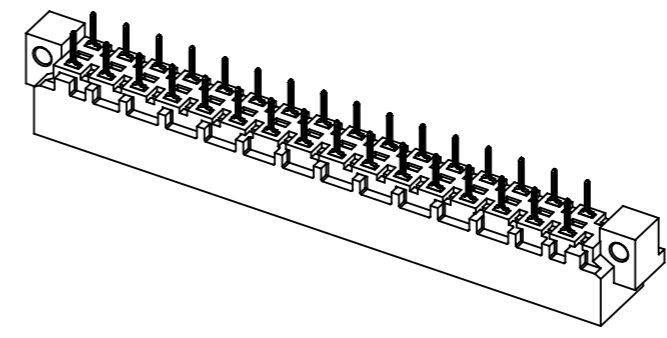

**A-A (2:1)**

**B**  
contact loading

09 04 132 6922	2
part no.	performance level

further information see product data sheet

<p>All rights reserved Department EL PD</p>	<p>All Dimensions in mm Original Size DIN A3</p>	<p>Scale 1:1</p>	<p>Free size tol. IEC 60603-2</p>	<p>Ref. Sub.</p>
	<p>Created by BUSSMANN</p>	<p>Inspected by STORCK</p>	<p>Standardisation</p>	<p>Date 2023-08-24</p>
<p>HARTING D-32339 Espelkamp</p>	<p>Title DIN Power type D male solder straight 32-pole</p>	<p>Type TB</p>	<p>Number 0904132X922</p>	<p>Doc-Key / ECM-Nr. 100184595/UGD/038/C 50000251116</p>
				<p>Rev. <b>C</b></p>
				<p>Page 1/1</p>