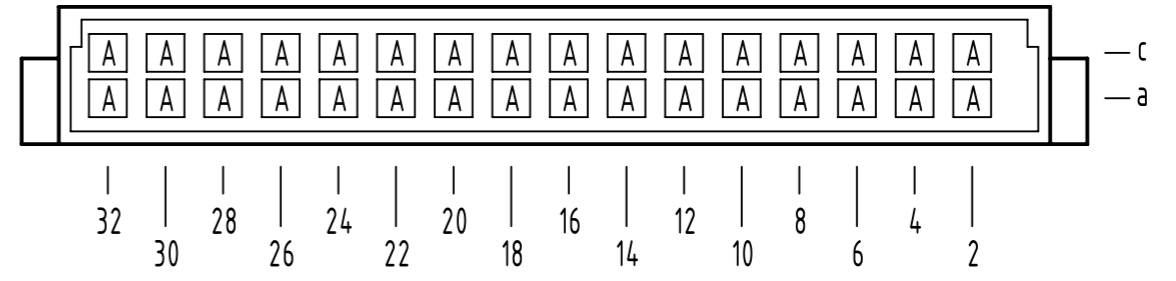

**A-A (2:1)**

**B**  
contact loading

09 04 132 6922	2
part no.	performance level

further information see product data sheet

<p>All rights reserved Department EL PD</p>	<p>All Dimensions in mm Original Size DIN A3</p>	<p>Scale 1:1</p>	<p>Free size tol. IEC 60603-2</p>	<p>Ref. Sub.</p>
	<p>Created by BUSSMANN</p>	<p>Inspected by STORCK</p>	<p>Standardisation</p>	<p>Date 2023-08-24</p>
<p>HARTING D-32339 Espelkamp</p>	<p>Title DIN Power type D male solder straight 32-pole</p>	<p>Type TB</p>	<p>Number 0904132X922</p>	<p>Doc-Key / ECM-Nr. 100184595/UGD/038/C 50000251116</p>
				<p>Rev. <b>C</b></p>
				<p>Page 1/1</p>