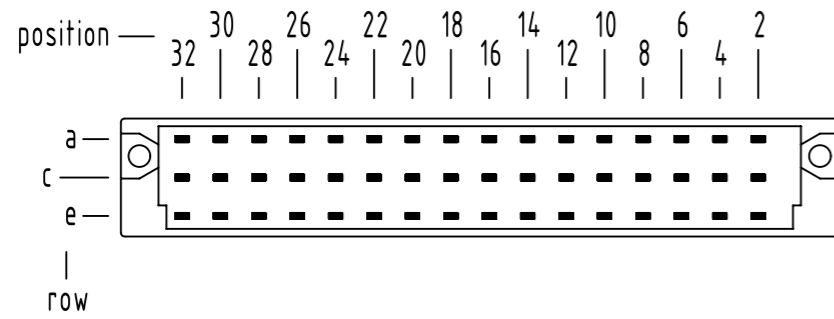

A
contact arrangement

48 solder lug - contacts

■ = position with contact

□ = position without contact

further information see product data sheet

09 05 248 6823	2
09 05 248 2823	1
part no.	performance level

	All rights reserved	Created by STORCK	Inspected by LEHNERT	Standardisation	Date 2023-04-24	State Final Release	Ref. Sub.
	Department EL PD	Title DIN Power type E female solder lug 48-pole		Doc-Key / ECM-Nr. 100076086/UGD/003/B 50000241879		Rev. B	Page 1/1
All Dimensions in mm Original Size DIN A3		Scale 1:1	Free size tol. IEC 60603-2				
HARTING D-32339 Espelkamp		Type TB	Number 0905248X823				