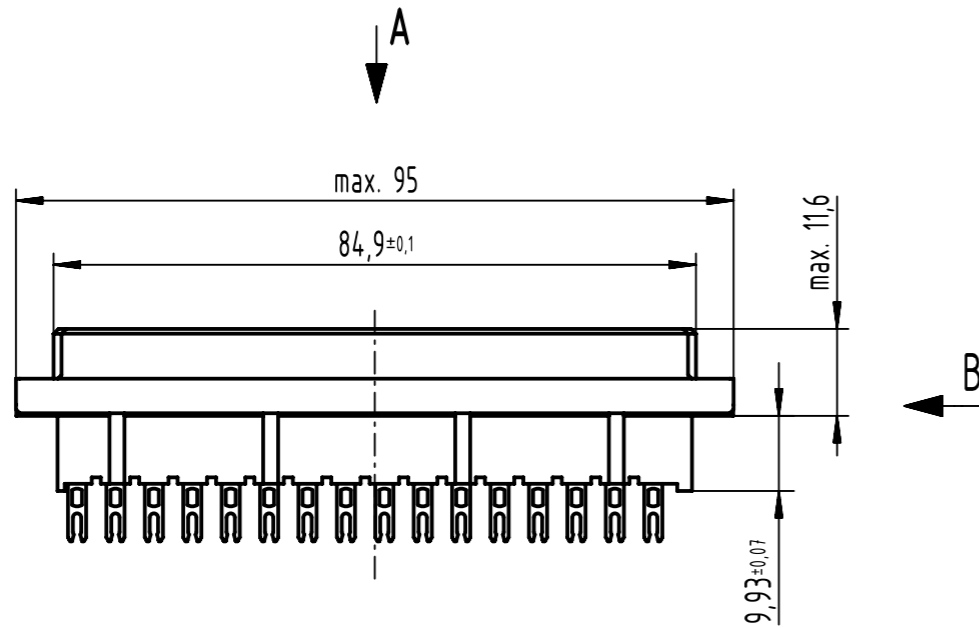

A
contact arrangement

48 solder lug - contacts

■ = position with contact

□ = position without contact

further information see product data sheet

09 05 248 6823	2
09 05 248 2823	1
part no.	performance level

	All rights reserved	Created by STORCK	Inspected by LEHNERT	Standardisation	Date 2023-04-24	State Final Release	Ref. Sub.
	Department EL PD	Title DIN Power type E female solder lug 48-pole		Doc-Key / ECM-Nr. 100076086/UGD/003/B 50000241879		Rev. B	Page 1/1
All Dimensions in mm Original Size DIN A3		Scale 1:1	Free size tol. IEC 60603-2				
HARTING D-32339 Espelkamp		Type TB	Number 0905248X823				