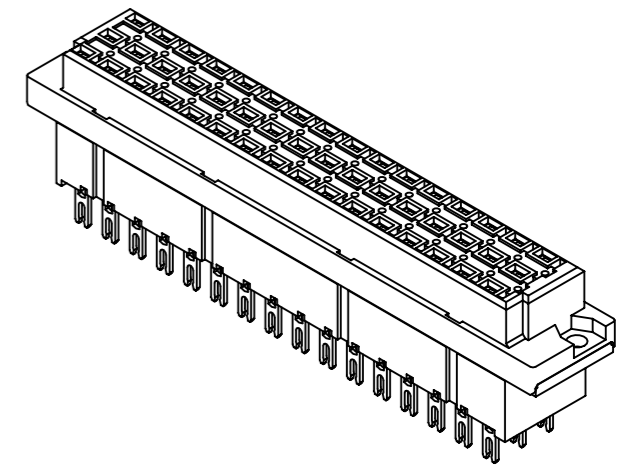

A
contact arrangement

48 solder lug - contacts

■ = position with contact

□ = position without contact

further information see product data sheet

09 05 248 6823	2
09 05 248 2823	1
part no.	performance level

	All rights reserved	Created by STORCK	Inspected by LEHNERT	Standardisation	Date 2023-04-24	State Final Release	Ref. Sub.
	Department EL PD	Title DIN Power type E female solder lug 48-pole		Doc-Key / ECM-Nr. 100076086/UGD/003/B 50000241879		Rev. B	Page 1/1
All Dimensions in mm Original Size DIN A3		Scale 1:1	Free size tol. IEC 60603-2				
HARTING D-32339 Espelkamp		Type TB	Number 0905248X823				