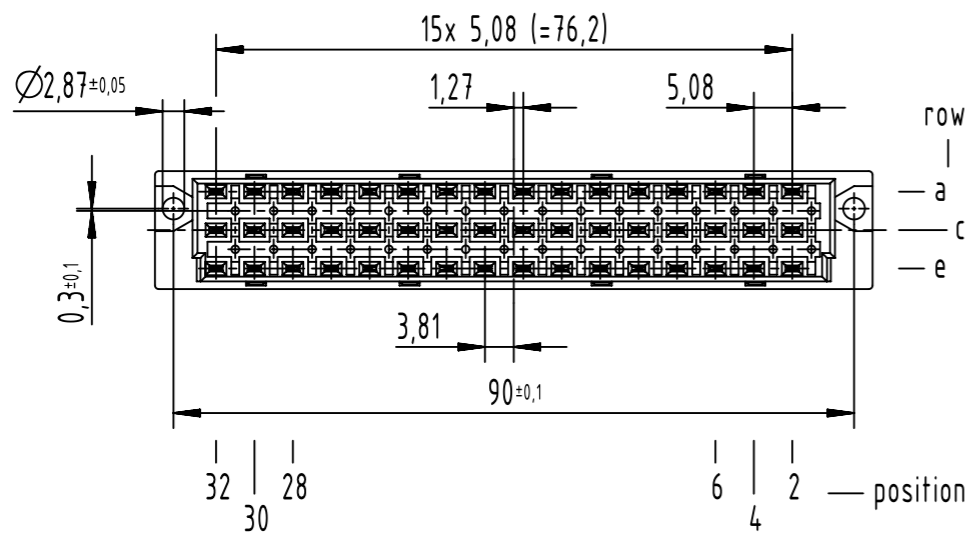

A
contact arrangement

48 solder lug - contacts

■ = position with contact

□ = position without contact

further information see product data sheet

09 05 248 6823	2
09 05 248 2823	1
part no.	performance level

	All rights reserved	Created by STORCK	Inspected by LEHNERT	Standardisation	Date 2023-04-24	State Final Release	Ref. Sub.
	Department EL PD	Title DIN Power type E female solder lug 48-pole		Doc-Key / ECM-Nr. 100076086/UGD/003/B 50000241879		Rev. B	Page 1/1
All Dimensions in mm Original Size DIN A3		Scale 1:1	Free size tol. IEC 60603-2				
HARTING D-32339 Espelkamp		Type TB	Number 0905248X823				