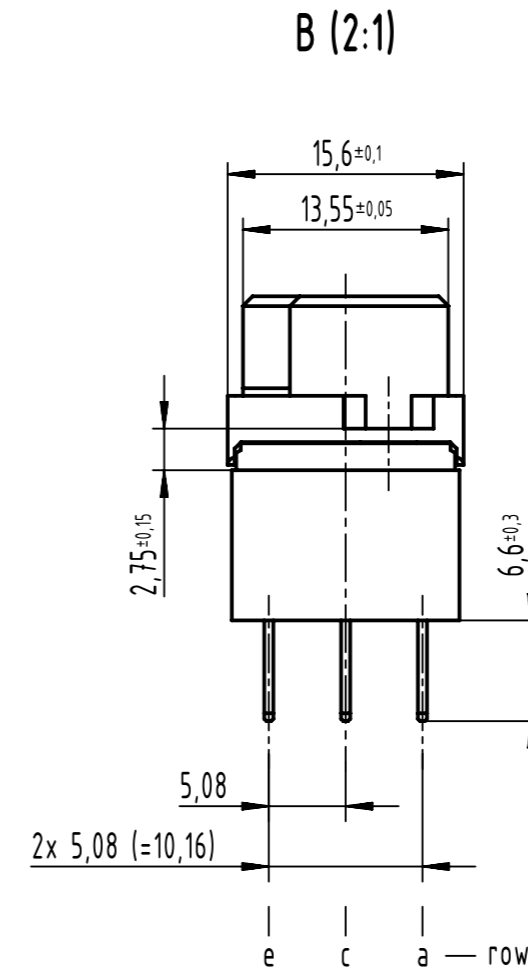

A
contact arrangement

48 solder lug - contacts

■ = position with contact

□ = position without contact

further information see product data sheet

09 05 248 6823	2
09 05 248 2823	1
part no.	performance level

	All rights reserved	Created by STORCK	Inspected by LEHNERT	Standardisation	Date 2023-04-24	State Final Release	Ref. Sub.
	Department EL PD	Title DIN Power type E female solder lug 48-pole		Doc-Key / ECM-Nr. 100076086/UGD/003/B 50000241879		Rev. B	Page 1/1
All Dimensions in mm Original Size DIN A3		Scale 1:1	Free size tol. IEC 60603-2				
HARTING D-32339 Espelkamp		Type TB	Number 0905248X823				