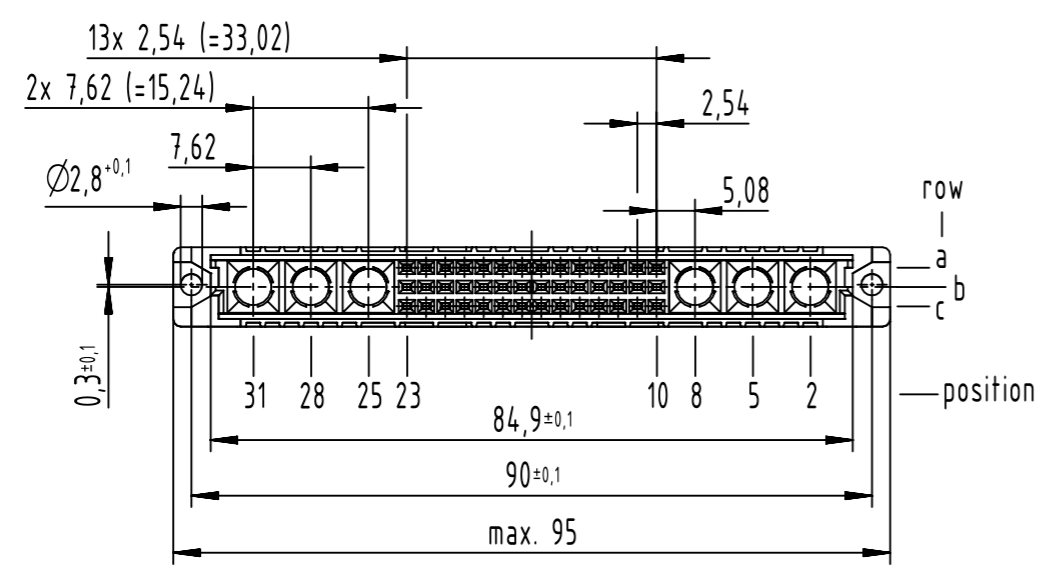

1 2 3 4 5 6 7 8

A  
B  
C  
D  
E  
F

42 press-in contacts  
 ☒ = press-in contact  
 □ = position without contact

1 recommended configuration of plated holes and further information see product data sheet

09 03 242 8830	Au50
09 03 242 6830	2
09 03 242 2830	1
part no.	performance level

All rights reserved Department EL PD HARTING D-32339 Espelkamp	All Dimensions in mm Original Size DIN A3	Scale 1:1 Free size tol. IEC 60603-2	Ref. Sub.
	Created by STORCK Inspected by LEHNERT Standardisation SAP_WFRT Date 2022-10-17 State Final Release	Title DIN Signal type M42+6 flat female press-in 4.5 42-pole Type TB Number 0903242X830	