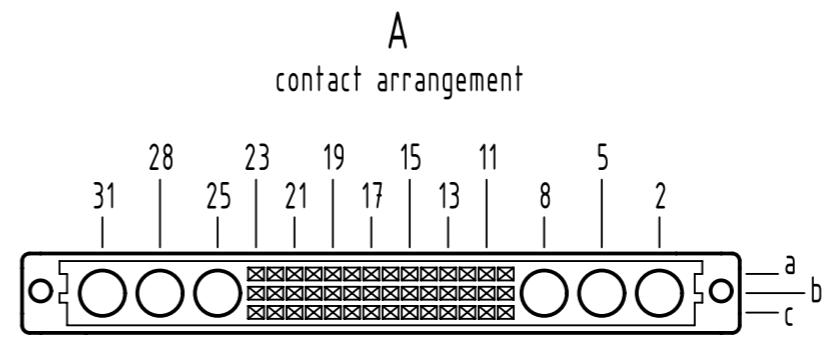

1 2 3 4 5 6 7 8

A  
B  
C  
D  
E  
F

42 press-in contacts  
 ☒ = press-in contact  
 □ = position without contact

1 recommended configuration of plated holes and further information see product data sheet

09 03 242 8830	Au50
09 03 242 6830	2
09 03 242 2830	1
part no.	performance level

All rights reserved Department EL PD HARTING D-32339 Espelkamp	All Dimensions in mm Original Size DIN A3	Scale 1:1 Free size tol. IEC 60603-2	Ref. Sub.
	Created by STORCK Inspected by LEHNERT Standardisation SAP_WFRT Date 2022-10-17 State Final Release	Title DIN Signal type M42+6 flat female press-in 4.5 42-pole Type TB Number 0903242X830	