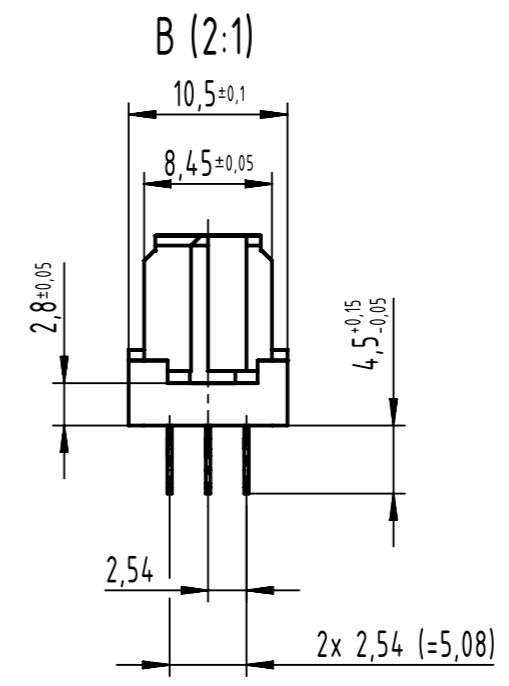

1 2 3 4 5 6 7 8

A  
B  
C  
D  
E  
F

42 press-in contacts  
 ☒ = press-in contact  
 □ = position without contact

1 recommended configuration of plated holes and further information see product data sheet

09 03 242 8830	Au50
09 03 242 6830	2
09 03 242 2830	1
part no.	performance level

All rights reserved Department EL PD HARTING D-32339 Espelkamp	All Dimensions in mm Original Size DIN A3	Scale 1:1 Free size tol. IEC 60603-2	Ref. Sub.
	Created by STORCK Inspected by LEHNERT Standardisation SAP_WFRT Date 2022-10-17 State Final Release	Title DIN Signal type M42+6 flat female press-in 4.5 42-pole Type TB Number 0903242X830	