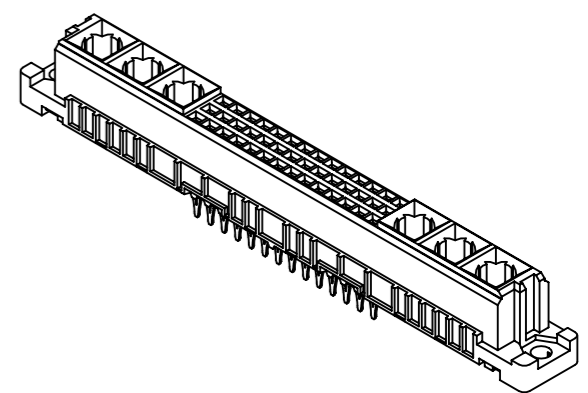

1 2 3 4 5 6 7 8

A  
B  
C  
D  
E  
F

42 press-in contacts  
 ☒ = press-in contact  
 □ = position without contact

1 recommended configuration of plated holes and further information see product data sheet

09 03 242 8830	Au50
09 03 242 6830	2
09 03 242 2830	1
part no.	performance level

All rights reserved Department EL PD HARTING D-32339 Espelkamp	All Dimensions in mm Original Size DIN A3	Scale 1:1 Free size tol. IEC 60603-2	Ref. Sub.
	Created by STORCK Inspected by LEHNERT Standardisation SAP_WFRT Date 2022-10-17 State Final Release	Title DIN Signal type M42+6 flat female press-in 4.5 42-pole Type TB Number 0903242X830	