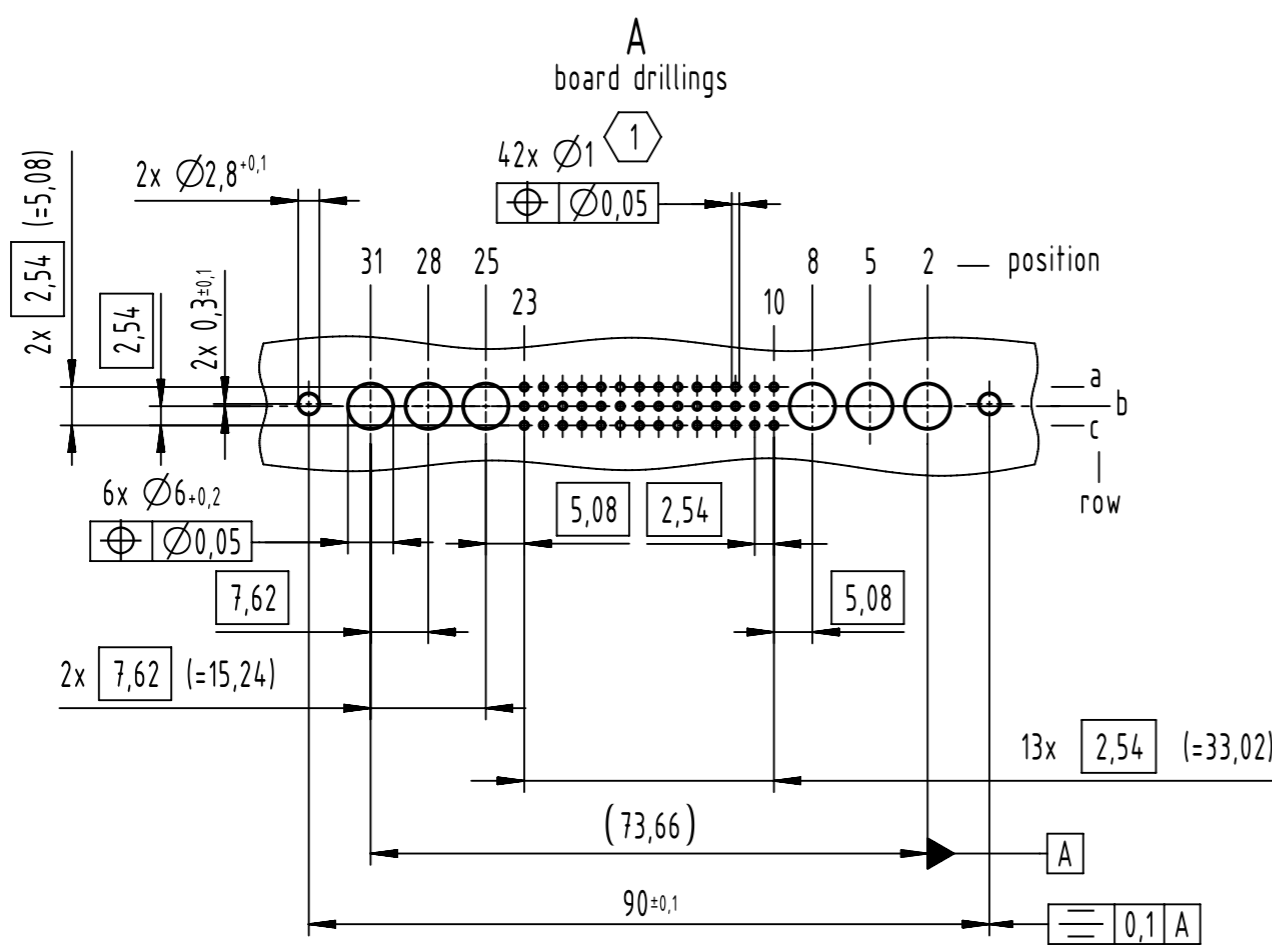

1 2 3 4 5 6 7 8

A  
B  
C  
D  
E  
F

42 press-in contacts  
 ☒ = press-in contact  
 □ = position without contact

1 recommended configuration of plated holes and further information see product data sheet

09 03 242 8830	Au50
09 03 242 6830	2
09 03 242 2830	1
part no.	performance level

All rights reserved Department EL PD HARTING D-32339 Espelkamp	All Dimensions in mm Original Size DIN A3	Scale 1:1 Free size tol. IEC 60603-2	Ref. Sub.
	Created by STORCK Inspected by LEHNERT Standardisation SAP_WFRT Date 2022-10-17 State Final Release	Title DIN Signal type M42+6 flat female press-in 4.5 42-pole Type TB Number 0903242X830	