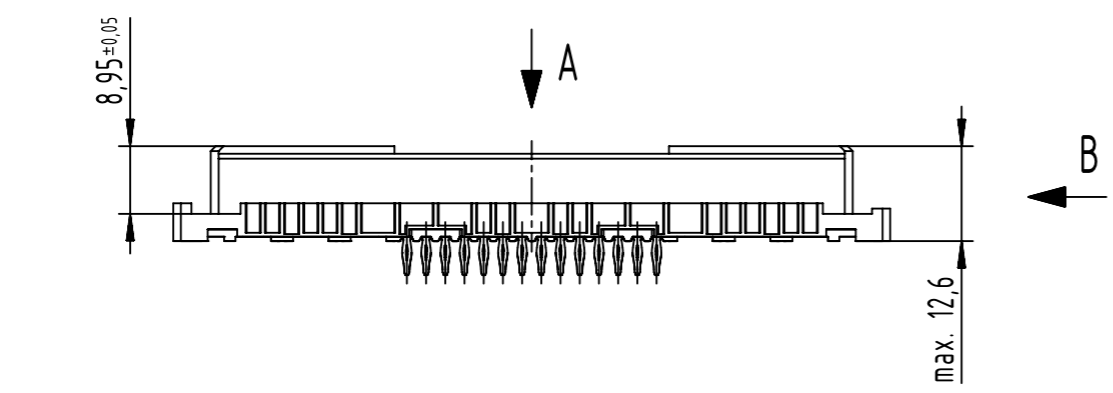

1 2 3 4 5 6 7 8

A  
B  
C  
D  
E  
F

42 press-in contacts  
 ☒ = press-in contact  
 □ = position without contact

1 recommended configuration of plated holes and further information see product data sheet

09 03 242 8830	Au50
09 03 242 6830	2
09 03 242 2830	1
part no.	performance level

All rights reserved Department EL PD HARTING D-32339 Espelkamp	All Dimensions in mm Original Size DIN A3	Scale 1:1 Free size tol. IEC 60603-2	Ref. Sub.
	Created by STORCK Inspected by LEHNERT Standardisation SAP_WFRT Date 2022-10-17 State Final Release	Title DIN Signal type M42+6 flat female press-in 4.5 42-pole Type TB Number 0903242X830	