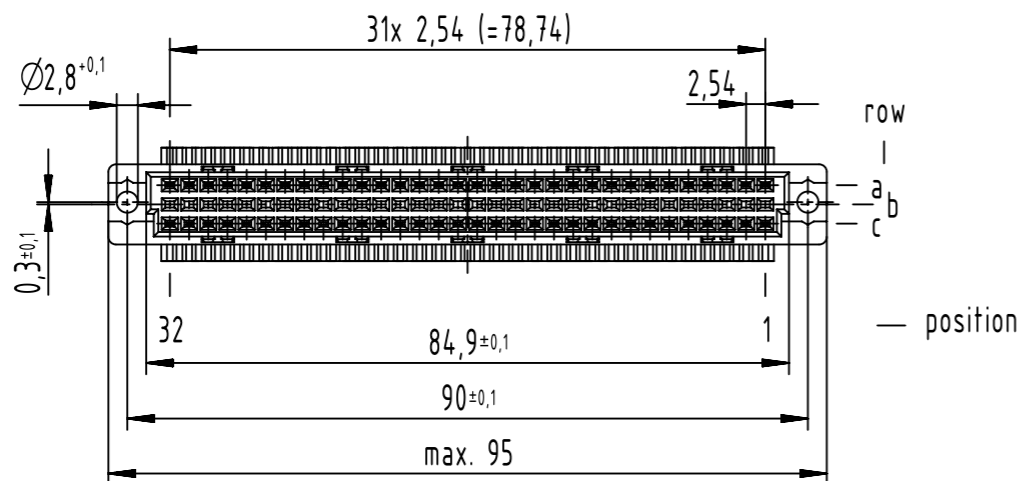

64 contacts

⊠ = position with contact

□ = position without contact

**A-A (2:1)**

1 total height for assembled connector

further information see product data sheet

lead number 1 of flat cable on contact 1c

09 03 264 7828	3
09 03 264 6828	2
part no.	performance level

	All Dimensions in mm Original Size DIN A3	Scale 1:1	Free size tol. IEC 60603-2	Ref.
	All rights reserved Department EL PD	Created by STORCK	Inspected by LEHNERT	Standardisation 302077
HARTING D-32339 Espelkamp	Title DIN Signal type C female for insulation displacement			Doc-Key / ECM-Nr. 100177370/UGD/003/D 500000189600
	Type TB	Number 0903264X828	Rev. D	Page 1/1