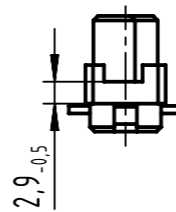

64 contacts

⊠ = position with contact

□ = position without contact

**A-A (2:1)**

1 total height for assembled connector

further information see product data sheet

lead number 1 of flat cable on contact 1c

09 03 264 7828	3
09 03 264 6828	2
part no.	performance level

	All Dimensions in mm Original Size DIN A3	Scale 1:1	Free size tol. IEC 60603-2	Ref.
	All rights reserved Department EL PD	Created by STORCK	Inspected by LEHNERT	Standardisation 302077
HARTING D-32339 Espelkamp	Title DIN Signal type C female for insulation displacement			Doc-Key / ECM-Nr. 100177370/UGD/003/D 500000189600
	Type TB	Number 0903264X828	Rev. D	Page 1/1