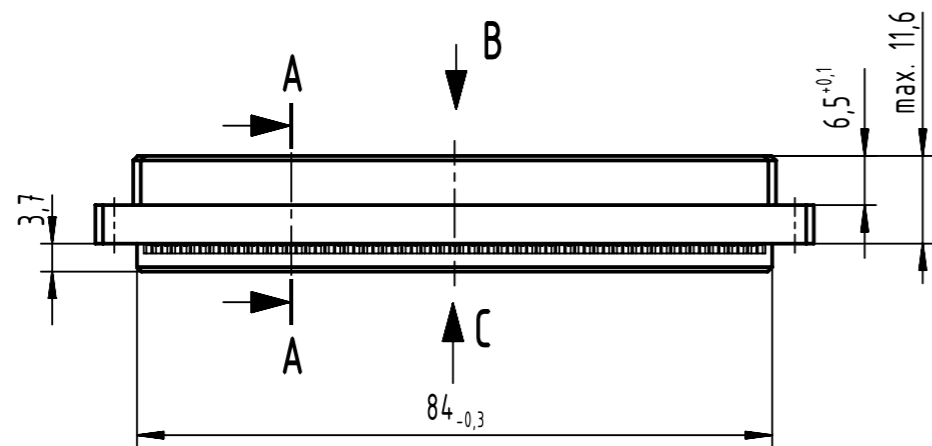

64 contacts

⊠ = position with contact

□ = position without contact

**A-A (2:1)**

1 total height for assembled connector

further information see product data sheet

lead number 1 of flat cable on contact 1c

09 03 264 7828	3
09 03 264 6828	2
part no.	performance level

	All Dimensions in mm Original Size DIN A3	Scale 1:1	Free size tol. IEC 60603-2	Ref.
	All rights reserved Department EL PD	Created by STORCK	Inspected by LEHNERT	Standardisation 302077
HARTING D-32339 Espelkamp	Title DIN Signal type C female for insulation displacement			Doc-Key / ECM-Nr. 100177370/UGD/003/D 500000189600
	Type TB	Number 0903264X828	Rev. D	Page 1/1