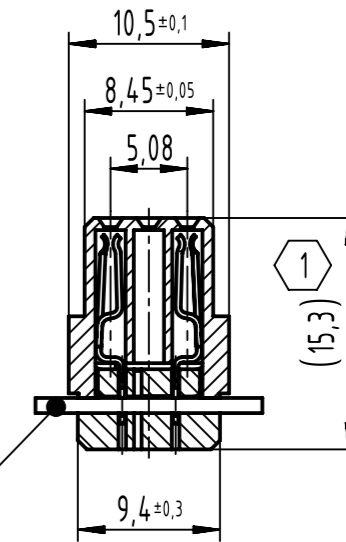

64 contacts

⊠ = position with contact

□ = position without contact

**A-A (2:1)**

1 total height for assembled connector

further information see product data sheet

lead number 1 of flat cable on contact 1c

09 03 264 7828	3
09 03 264 6828	2
part no.	performance level

	All Dimensions in mm Original Size DIN A3	Scale 1:1	Free size tol. IEC 60603-2	Ref.
	All rights reserved Department EL PD	Created by STORCK	Inspected by LEHNERT	Standardisation 302077
HARTING D-32339 Espelkamp	Title DIN Signal type C female for insulation displacement			Doc-Key / ECM-Nr. 100177370/UGD/003/D 500000189600
	Type TB	Number 0903264X828	Rev. D	Page 1/1