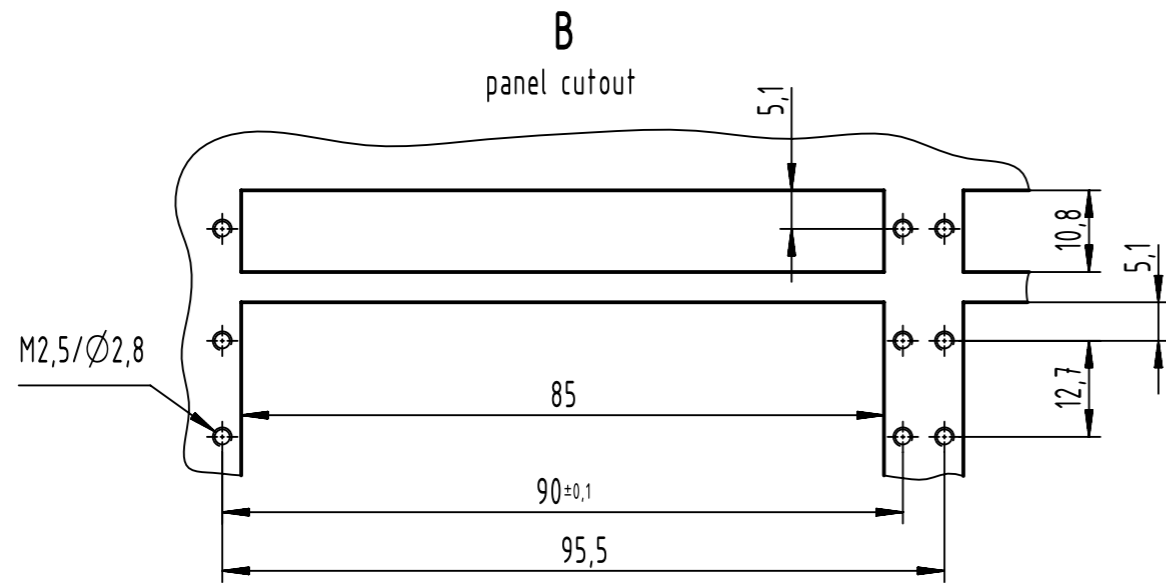

64 contacts

⊠ = position with contact

□ = position without contact

**A-A (2:1)**

1 total height for assembled connector

further information see product data sheet

lead number 1 of flat cable on contact 1c

09 03 264 7828	3
09 03 264 6828	2
part no.	performance level

	All Dimensions in mm Original Size DIN A3	Scale 1:1	Free size tol. IEC 60603-2	Ref.
	All rights reserved Department EL PD	Created by STORCK	Inspected by LEHNERT	Standardisation 302077
HARTING D-32339 Espelkamp	Title DIN Signal type C female for insulation displacement			Doc-Key / ECM-Nr. 100177370/UGD/003/D 500000189600
	Type TB	Number 0903264X828	Rev. D	Page 1/1