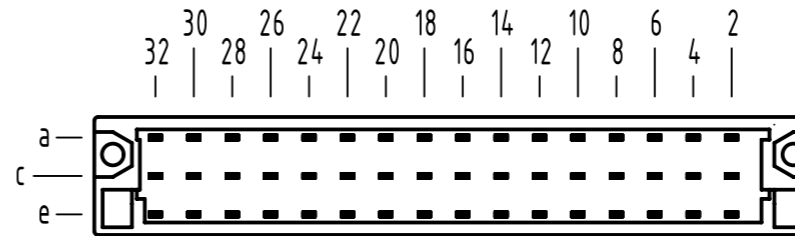

A
contact arrangement

48 press-in contacts

— = position with contact

□ = position without contact

B (2:1)

$\begin{matrix} \text{1} \\ \text{1} \end{matrix}$ recommended configuration of plated through holes and further information see product data sheet

09 05 248 2854	1
part no.	performance level

	All Dimensions in mm Original Size DIN A3	Scale 1:1	Free size tol. IEC 60603-2	Ref. Sub. TB 09 05 248 x854 / Mod. 36466 / 14.12.2011	
	All rights reserved Department EL PD	Created by STORCK	Inspected by LEHNERT	Standardisation	Date 2021-12-13
HARTING D-32339 Espelkamp	Title DIN Power type E female press-in 4.5 48-pole			Doc-Key / ECM-Nr. 100170325/UGD/008/C 50000207993	
	Type TB	Number 0905248X854		Rev. C	Page 1/1