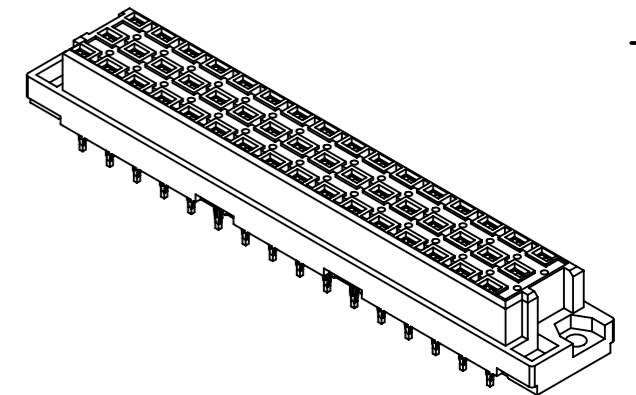

A
contact arrangement

48 press-in contacts

— = position with contact

□ = position without contact

B (2:1)

$\begin{matrix} \text{1} \\ \text{1} \end{matrix}$ recommended configuration of plated through holes and further information see product data sheet

09 05 248 2854	1
part no.	performance level

	All Dimensions in mm Original Size DIN A3	Scale 1:1	Free size tol. IEC 60603-2	Ref. Sub. TB 09 05 248 x854 / Mod. 36466 / 14.12.2011	
	All rights reserved Department EL PD	Created by STORCK	Inspected by LEHNERT	Standardisation	Date 2021-12-13
HARTING D-32339 Espelkamp	Title DIN Power type E female press-in 4.5 48-pole			Doc-Key / ECM-Nr. 100170325/UGD/008/C 50000207993	
	Type TB	Number 0905248X854		Rev. C	Page 1/1