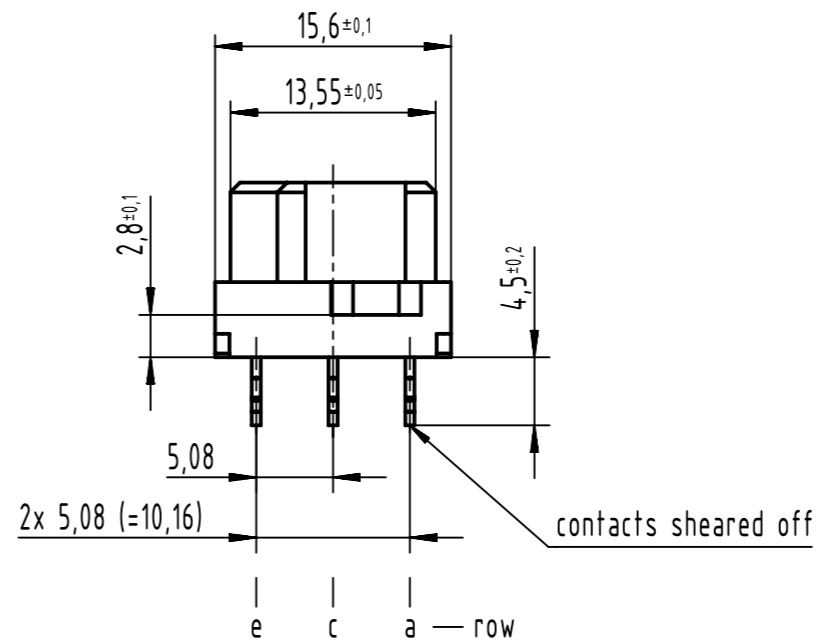

A
contact arrangement

48 press-in contacts

— = position with contact

□ = position without contact

B (2:1)

$\begin{matrix} \text{1} \\ \text{1} \end{matrix}$ recommended configuration of plated through holes and further information see product data sheet

09 05 248 2854	1
part no.	performance level

	All Dimensions in mm Original Size DIN A3	Scale 1:1	Free size tol. IEC 60603-2	Ref. Sub. TB 09 05 248 x854 / Mod. 36466 / 14.12.2011	
	All rights reserved Department EL PD	Created by STORCK	Inspected by LEHNERT	Standardisation	Date 2021-12-13
HARTING D-32339 Espelkamp	Title DIN Power type E female press-in 4.5 48-pole			Doc-Key / ECM-Nr. 100170325/UGD/008/C 50000207993	
	Type TB	Number 0905248X854		Rev. C	Page 1/1