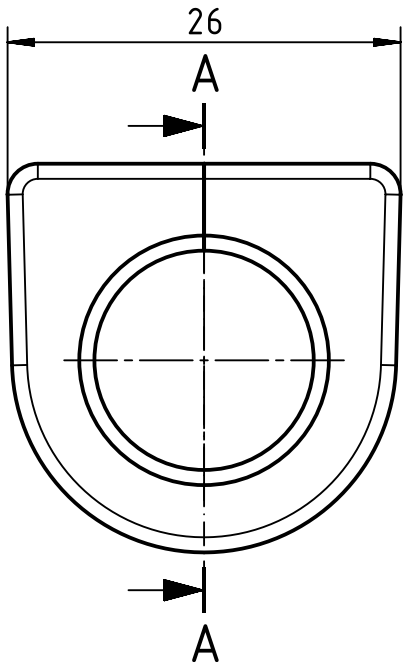

1 2 3 4 5 6

A

B

C

D

A-A

suitable cable Ø15~Ø16mm

	All Dimensions in mm Original Size DIN A4		Scale 2:1	Free size tol.		Ref.		
	All rights reserved Department EL PD - CN		Created by LONGL	Inspected by DINGB	Standardisation RUETERA	Date 2018-07-30	State Final Release	
HARTING Electric GmbH & Co. KG D-32339 Espelkamp			Title Han split hood sliced SR,OD 15~16mm				Doc-Key / ECM-Nr. 100737043/UGD/001/A 500000138209	
			Type TB	Number 09 00 000 6012			Rev. A	Page 1/1