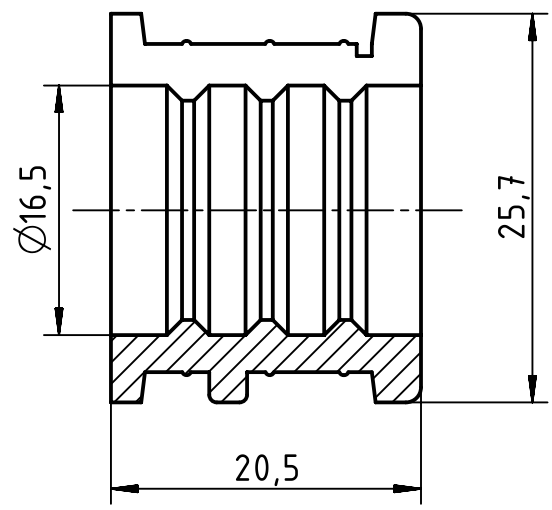

1 2 3 4 5 6

A

B

C

D

A-A

suitable cable Ø15~Ø16mm

	All Dimensions in mm Original Size DIN A4		Scale 2:1	Free size tol.		Ref.		
	All rights reserved Department EL PD - CN		Created by LONGL	Inspected by DINGB	Standardisation RUETERA	Date 2018-07-30	State Final Release	
HARTING Electric GmbH & Co. KG D-32339 Espelkamp			Title Han split hood sliced SR,OD 15~16mm				Doc-Key / ECM-Nr. 100737043/UGD/001/A 500000138209	
			Type TB	Number 09 00 000 6012			Rev. A	Page 1/1