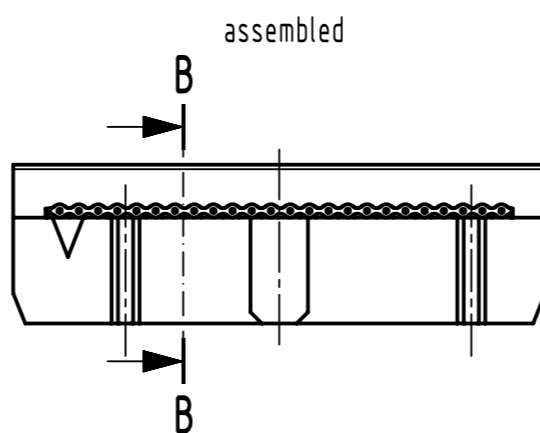

pre-assembled

A-A

assembled

B-B

flat cable
AWG 26/7 - 28/7
(is not scope of delivery)

further information see product data sheet

09 18 524 7803 001	3	black
09 18 524 6803 001	2	
09 18 524 5803 001	S4 (NM30)	grey
09 18 524 7803	3	
09 18 524 6803	2	
09 18 524 5803	S4 (NM30)	
part number	performance level	color

	All Dimensions in mm Original Size DIN A3		Scale 2:1	Free size tol.		Ref.	
	All rights reserved Department EL PD		Created by STORCK	Inspected by LEHNERT	Standardisation SAP_WFRT	Date 2022-07-04	State Final Release
HARTING D-32339 Espelkamp		Title SEK 18 female open end cover 24-pole				Doc-Key / ECM-Nr. 100700527/UGD/000/C 500000220396	
		Type TB	Number 0918524X803		Rev. C	Page 1/1	