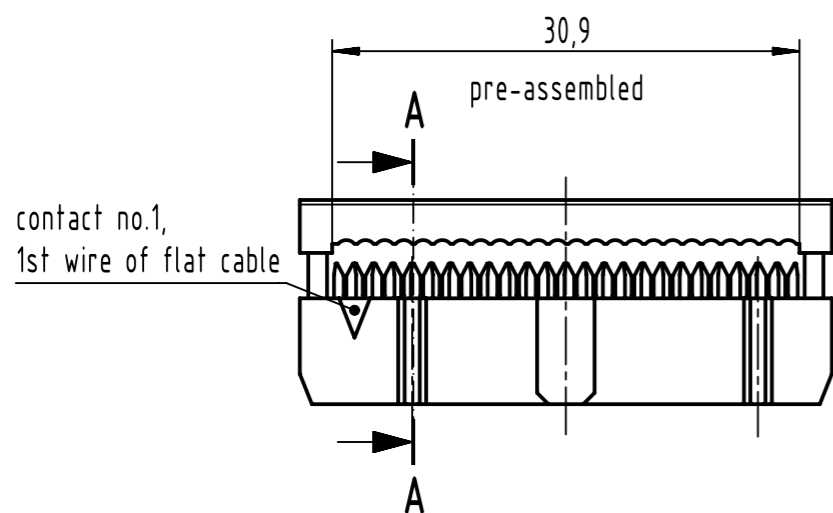

pre-assembled

A-A

assembled

B-B

flat cable
AWG 26/7 - 28/7
(is not scope of delivery)

further information see product data sheet

09 18 524 7803 001	3	black
09 18 524 6803 001	2	
09 18 524 5803 001	S4 (NM30)	grey
09 18 524 7803	3	
09 18 524 6803	2	
09 18 524 5803	S4 (NM30)	
part number	performance level	color

	All Dimensions in mm Original Size DIN A3		Scale 2:1	Free size tol.		Ref.	
	All rights reserved Department EL PD		Created by STORCK	Inspected by LEHNERT	Standardisation SAP_WFRT	Date 2022-07-04	State Final Release
HARTING D-32339 Espelkamp		Title SEK 18 female open end cover 24-pole				Doc-Key / ECM-Nr. 100700527/UGD/000/C 500000220396	
		Type TB	Number 0918524X803		Rev. C	Page 1/1	