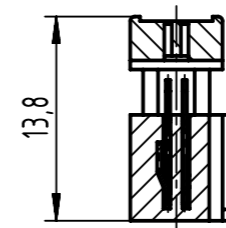

pre-assembled

A-A

assembled

B-B

flat cable
AWG 26/7 - 28/7
(is not scope of delivery)

further information see product data sheet

09 18 524 7803 001	3	black
09 18 524 6803 001	2	
09 18 524 5803 001	S4 (NM30)	grey
09 18 524 7803	3	
09 18 524 6803	2	
09 18 524 5803	S4 (NM30)	
part number	performance level	color

	All Dimensions in mm Original Size DIN A3		Scale 2:1	Free size tol.		Ref.	
	All rights reserved Department EL PD		Created by STORCK	Inspected by LEHNERT	Standardisation SAP_WFRT	Date 2022-07-04	State Final Release
HARTING D-32339 Espelkamp		Title SEK 18 female open end cover 24-pole				Doc-Key / ECM-Nr. 100700527/UGD/000/C 500000220396	
		Type TB	Number 0918524X803		Rev. C	Page 1/1	