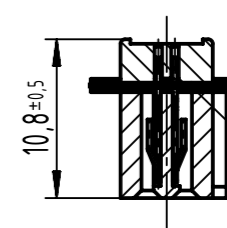

pre-assembled

A-A

assembled

B-B

flat cable
AWG 26/7 - 28/7
(is not scope of delivery)

further information see product data sheet

09 18 524 7803 001	3	black
09 18 524 6803 001	2	
09 18 524 5803 001	S4 (NM30)	grey
09 18 524 7803	3	
09 18 524 6803	2	
09 18 524 5803	S4 (NM30)	
part number	performance level	color

	All Dimensions in mm Original Size DIN A3		Scale 2:1	Free size tol.		Ref.	
	All rights reserved Department EL PD		Created by STORCK	Inspected by LEHNERT	Standardisation SAP_WFRT	Date 2022-07-04	State Final Release
HARTING D-32339 Espelkamp		Title SEK 18 female open end cover 24-pole				Doc-Key / ECM-Nr. 100700527/UGD/000/C 500000220396	
		Type TB	Number 0918524X803		Rev. C	Page 1/1	