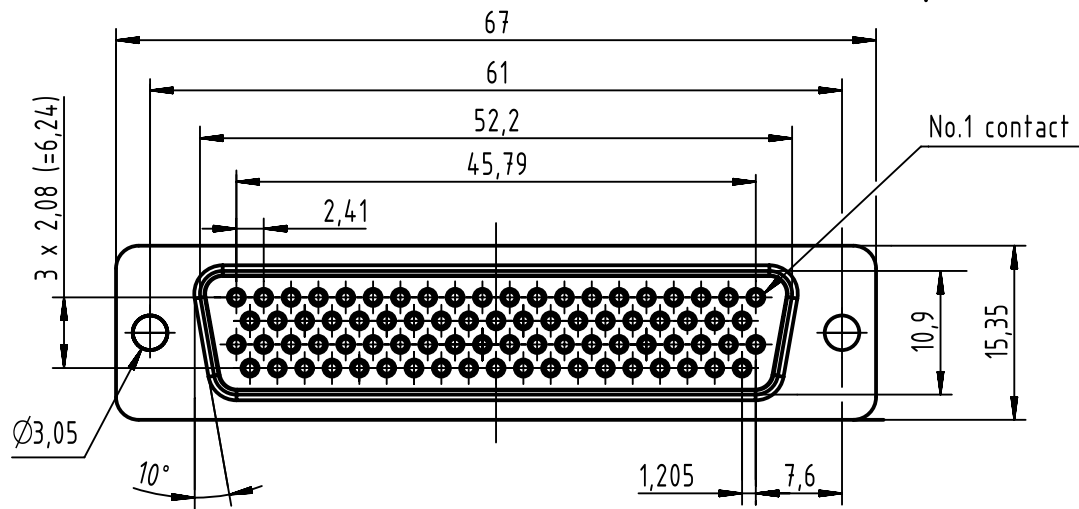

1 2 3 4 5 6

A

B

C

D

Panel cut out

| | | | | | | |
|---|--|--|--|-----------------------|-----------------------------|---|
|  | All Dimensions in mm Original Size DIN A4 | | Scale 1:1 | Free size tol. | | Ref. |
| | All rights reserved Department EC PD - CN | | Created by ZHUANGJ | Inspected by LUOK | Standardisation SCHREIER | Date 2016-12-14 |
| HARTING Electronics GmbH D-32339 Espelkamp | | | Title D-Sub HD 78-pole female for crmp contacts | | | Doc-Key / ECM-Nr. 100513468/UGD/001/C 5000001124.10 |
| | | | Type TB | Number 09565004701 | | Rev. C Page 1/1 |