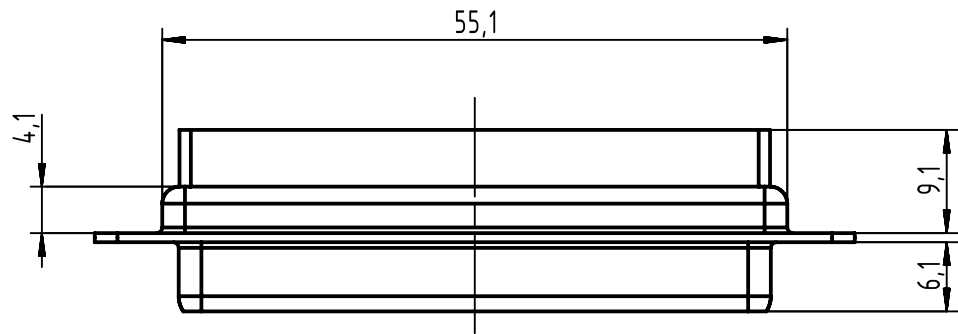

1 2 3 4 5 6

A

B

C

D

Panel cut out

| | | | | | | |
|---|--|--|--|-----------------------|-----------------------------|---|
|  | All Dimensions in mm Original Size DIN A4 | | Scale 1:1 | Free size tol. | | Ref. |
| | All rights reserved Department EC PD - CN | | Created by ZHUANGJ | Inspected by LUOK | Standardisation SCHREIER | Date 2016-12-14 |
| HARTING Electronics GmbH D-32339 Espelkamp | | | Title D-Sub HD 78-pole female for crmp contacts | | | Doc-Key / ECM-Nr. 100513468/UGD/001/C 5000001124.10 |
| | | | Type TB | Number 09565004701 | | Rev. C Page 1/1 |