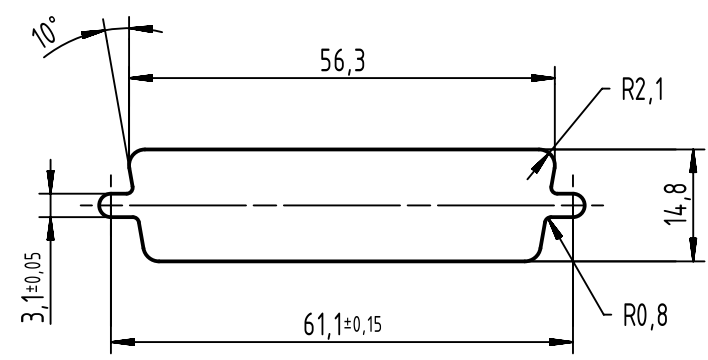

1 2 3 4 5 6

A

B

C

D

Panel cut out

| | | | | | | |
|---|--|--|--|-----------------------|-----------------------------|---|
|  | All Dimensions in mm Original Size DIN A4 | | Scale 1:1 | Free size tol. | | Ref. |
| | All rights reserved Department EC PD - CN | | Created by ZHUANGJ | Inspected by LUOK | Standardisation SCHREIER | Date 2016-12-14 |
| HARTING Electronics GmbH D-32339 Espelkamp | | | Title D-Sub HD 78-pole female for crmp contacts | | | Doc-Key / ECM-Nr. 100513468/UGD/001/C 5000001124.10 |
| | | | Type TB | Number 09565004701 | | Rev. C Page 1/1 |