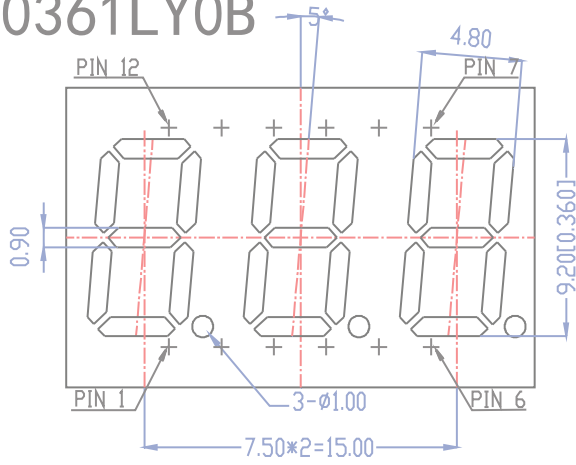

LB30361LY0B

CODE L

6: CONNECT
COMMON CATHODE