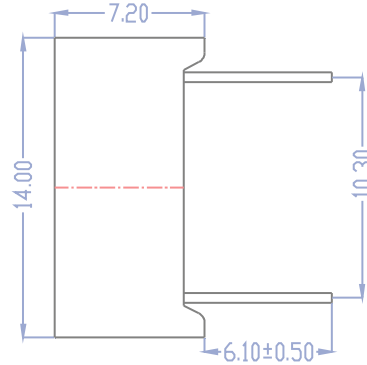

LB30361LY0B

CODE L

6: CONNECT
COMMON CATHODE