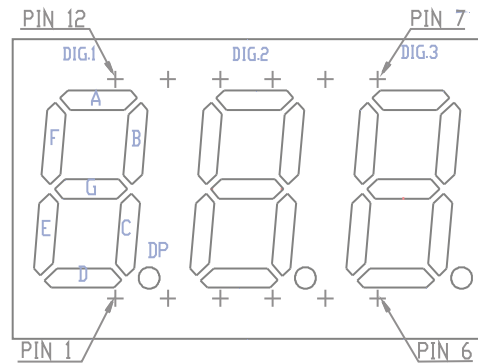

LB30361LY0B

CODE L

6: CONNECT
COMMON CATHODE