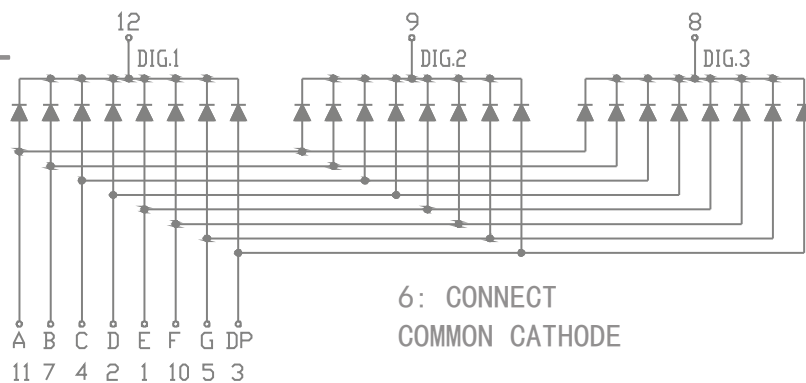

LB30361LY0B

CODE L

6: CONNECT
COMMON CATHODE