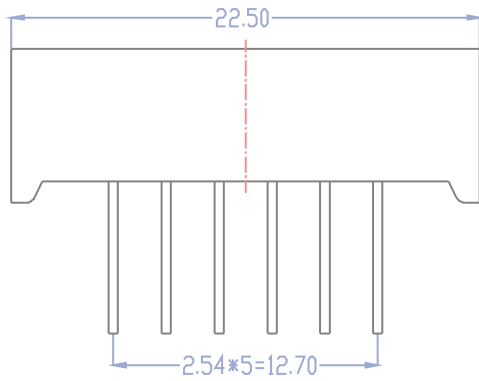

LB30361LY0B

CODE L

6: CONNECT
COMMON CATHODE