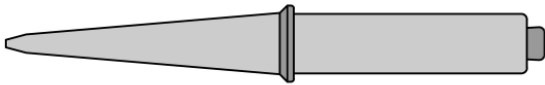

CT5 C8

Product no.: 4CT5C8-1

Benefits

**Technical Data**

Tip shape	---
Tip type	HM
Width in mm	3.2
Width in inches	0.126
Thickness in mm	---
Thickness in inches	---
Length mm	---
Length inches	---
Power	---
Packaging unit	1