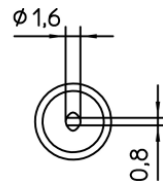

CT5 C8

Product no.: 4CT5C8-1

Benefits

**Technical Data**

Tip shape	---
Tip type	HM
Width in mm	3.2
Width in inches	0.126
Thickness in mm	---
Thickness in inches	---
Length mm	---
Length inches	---
Power	---
Packaging unit	1