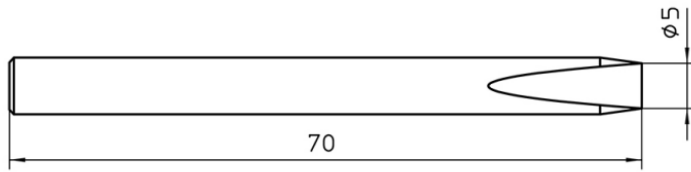

## Benefits

**Technical Data**

Tip shape	Chisel shape
Tip type	---
Width in mm	5.0
Width in inches	0.197
Thickness in mm	---
Thickness in inches	---
Length mm	---
Length inches	---
Power	---
Packaging unit	1