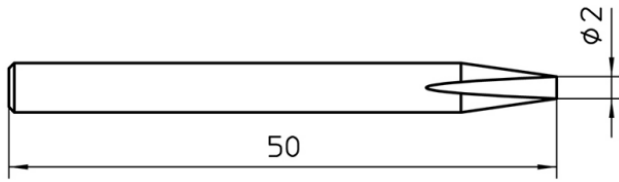

# SPI26 200

Product no.: 4SPI26200-1

## Benefits

**Technical Data**

Tip shape	Chisel shape
Tip type	---
Width in mm	2.0
Width in inches	0.079
Thickness in mm	0.4
Thickness in inches	---
Length mm	50
Length inches	---
Power	---
Packaging unit	1