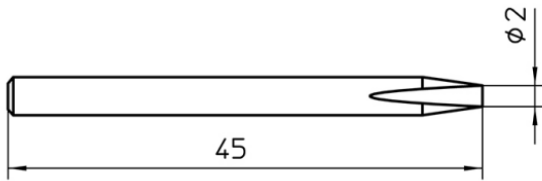

SPI15 211

Product no.: 4SPI15211-1

Benefits

**Technical Data**

Tip shape	Chisel shape
Tip type	---
Width in mm	2.0
Width in inches	0.079
Thickness in mm	0.6
Thickness in inches	---
Length mm	50
Length inches	---
Power	---
Packaging unit	1