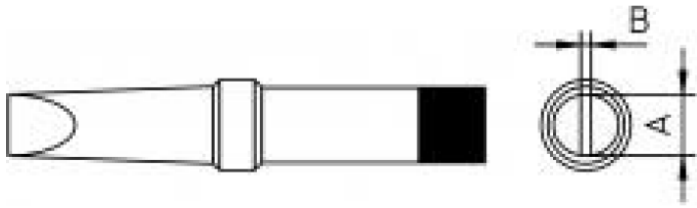

PT E8

Product no.: 4PTE8-1

Benefits

**Technical Data**

Tip shape	---
Tip type	---
Width in mm	5.6
Width in inches	0.22
Thickness in mm	1.2
Thickness in inches	0.05
Length mm	33
Length inches	1.299
Power	---
Packaging unit	1