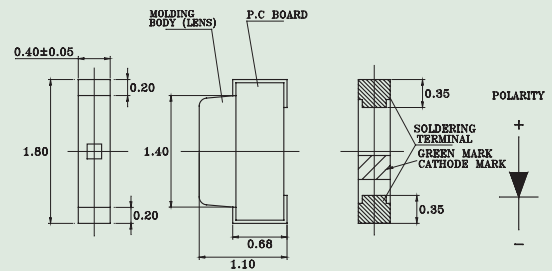

Side View Chip LED 1.8(L) x 1.1(W) x 0.3(H)mm

Part No.	Material	Lens Color	Wd	Viewing Angle $2\theta^{1/2^*}$	I_v Typ. @ 5mA	V_F Typ. @ 5mA	Tape and Reel
LTST-S482TBKT-5A	InGaN Blue	Water Clear	■ 470nm	130°	28mcd	2.9V	3,000 pcs per Reel
LTST-S482TGKT-5A	InGaN Pure Green	Water Clear	■ 525nm	130°	90mcd	2.9V	3,000 pcs per Reel
LTST-S482KGKT-5A	AllInGaP Yellow Green	Water Clear	■ 571nm	130°	12mcd	1.9V	3,000 pcs per Reel
LTST-S482KSKT-5A	AllInGaP Yellow	Water Clear	■ 589nm	130°	22mcd	1.9V	3,000 pcs per Reel
LTST-S482KFKT-5A	AllInGaP Orange	Water Clear	■ 605nm	130°	24mcd	1.9V	3,000 pcs per Reel
LTST-S482KRKT-5A	AllInGaP Red	Water Clear	■ 631nm	130°	14mcd	1.9V	3,000 pcs per Reel
LTW-482DS5	InGaN White	Yellow	(0.30, 0.29)	130°	71mcd	2.9V	3,000 pcs per Reel

Side View Chip LED 1.8(L) x 1.1(W) x 0.4(H)mm

Part No.	Material	Lens Color	Wd	Viewing Angle $2\theta^{1/2^*}$	I_v Typ. @ 5mA	V_F Typ. @ 5mA	Tape and Reel
LTST-S481TBKT-5A	InGaN Blue	Water Clear	■ 470nm	130°	28mcd	2.9V	3,000 pcs per Reel
LTST-S481TGKT-5A	InGaN Pure Green	Water Clear	■ 525nm	130°	90mcd	2.9V	3,000 pcs per Reel
LTST-S481KGKT-5A	AllInGaP Yellow Green	Water Clear	■ 571nm	130°	12mcd	1.9V	3,000 pcs per Reel
LTST-S481KSKT-5A	AllInGaP Yellow	Water Clear	■ 589nm	130°	22mcd	1.9V	3,000 pcs per Reel
LTST-S481KFKT-5A	AllInGaP Orange	Water Clear	■ 605nm	130°	24mcd	1.9V	3,000 pcs per Reel
LTST-S481KRKT-5A	AllInGaP Red	Water Clear	■ 631nm	130°	14mcd	1.9V	3,000 pcs per Reel
LTW-481DS5	InGaN White	Yellow	(0.30, 0.29)	130°	71mcd	2.9V	3,000 pcs per Reel