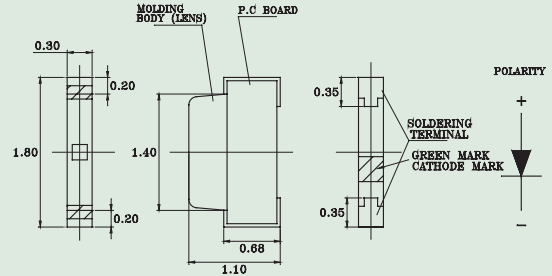

Side View Chip LED 1.8(L) x 1.1(W) x 0.3(H)mm

Part No.	Material	Lens Color	Wd	Viewing Angle $2\theta^{1/2^*}$	I_v Typ. @ 5mA	V_F Typ. @ 5mA	Tape and Reel
LTST-S482TBKT-5A	InGaN Blue	Water Clear	■ 470nm	130°	28mcd	2.9V	3,000 pcs per Reel
LTST-S482TGKT-5A	InGaN Pure Green	Water Clear	■ 525nm	130°	90mcd	2.9V	3,000 pcs per Reel
LTST-S482KGKT-5A	AllInGaP Yellow Green	Water Clear	■ 571nm	130°	12mcd	1.9V	3,000 pcs per Reel
LTST-S482KSKT-5A	AllInGaP Yellow	Water Clear	■ 589nm	130°	22mcd	1.9V	3,000 pcs per Reel
LTST-S482KFKT-5A	AllInGaP Orange	Water Clear	■ 605nm	130°	24mcd	1.9V	3,000 pcs per Reel
LTST-S482KRKT-5A	AllInGaP Red	Water Clear	■ 631nm	130°	14mcd	1.9V	3,000 pcs per Reel
LTW-482DS5	InGaN White	Yellow	(0.30, 0.29)	130°	71mcd	2.9V	3,000 pcs per Reel

Side View Chip LED 1.8(L) x 1.1(W) x 0.4(H)mm

Part No.	Material	Lens Color	Wd	Viewing Angle $2\theta^{1/2^*}$	I_v Typ. @ 5mA	V_F Typ. @ 5mA	Tape and Reel
LTST-S481TBKT-5A	InGaN Blue	Water Clear	■ 470nm	130°	28mcd	2.9V	3,000 pcs per Reel
LTST-S481TGKT-5A	InGaN Pure Green	Water Clear	■ 525nm	130°	90mcd	2.9V	3,000 pcs per Reel
LTST-S481KGKT-5A	AllInGaP Yellow Green	Water Clear	■ 571nm	130°	12mcd	1.9V	3,000 pcs per Reel
LTST-S481KSKT-5A	AllInGaP Yellow	Water Clear	■ 589nm	130°	22mcd	1.9V	3,000 pcs per Reel
LTST-S481KFKT-5A	AllInGaP Orange	Water Clear	■ 605nm	130°	24mcd	1.9V	3,000 pcs per Reel
LTST-S481KRKT-5A	AllInGaP Red	Water Clear	■ 631nm	130°	14mcd	1.9V	3,000 pcs per Reel
LTW-481DS5	InGaN White	Yellow	(0.30, 0.29)	130°	71mcd	2.9V	3,000 pcs per Reel